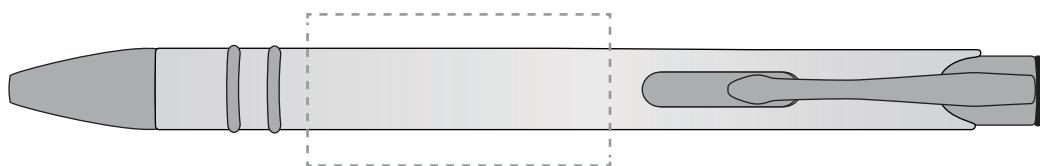

Your Ref:
Our Ref:

Quantity:
Version: 1

Product Code: TPC730901
Product Colour: SILVER

PRINTING CONCERNS:

We stock this item in the following colours

**PANTONE REFERENCE(S)**

● Engrave

ARTWORK SCALE 100%

ARTWORK SCALE 100%
Rotary Engrave Area:
40mm x 20mm

Product Image for visualisation
- colours may vary

The dashed line is to demonstrate print area and will not appear on your printed item

PLEASE NOTE:

- All colours including print and product are for visual purposes only and should not be regarded as the actual colour of the product and print.
- Some products may vary from batch to batch and may differ from previous orders.
- The colour and texture of a product can also have an effect on the final print colour.
- By approving this order we accept that you understand these terms.